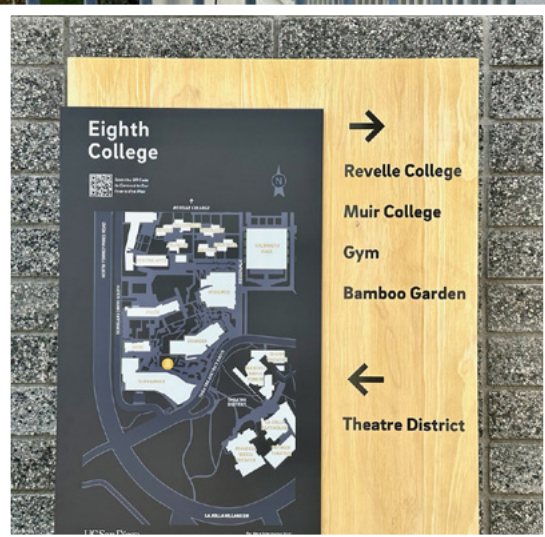

After getting your parking pass, turn right and follow signs to park. You can park in any non-reserved space, but for quickest access to the elevator and stairs facing the Playhouse, turn right as you drive into the structure. We recommend parking in the "South" sections 1G, 2G, 3G, 4G, noted on the pillars.

The elevator and stairs to ground level will be closest to areas 1G, 2G, 3G and 4G of the parking structure. Follow signage noting "La Jolla Playhouse Elevators."

At 2G, 3G and 4G, there will be a door located near a payment kiosk and a large sign that reads "UC San Diego Elevator Access." Enter to access the elevator lobby.

Press \*1 for ground level. Once you exit the elevator, veer slightly to your right and follow the signage to the Playhouse, located directly across the street.

View of staircase from P1 (Parking Level 1) to ground/street level

**For Disabled parking:** Designated disabled parking can be found on level one (section 1A), on the right as you drive into the structure. Then proceed to elevator P1 and take it to level 1 for level access to the Playhouse.