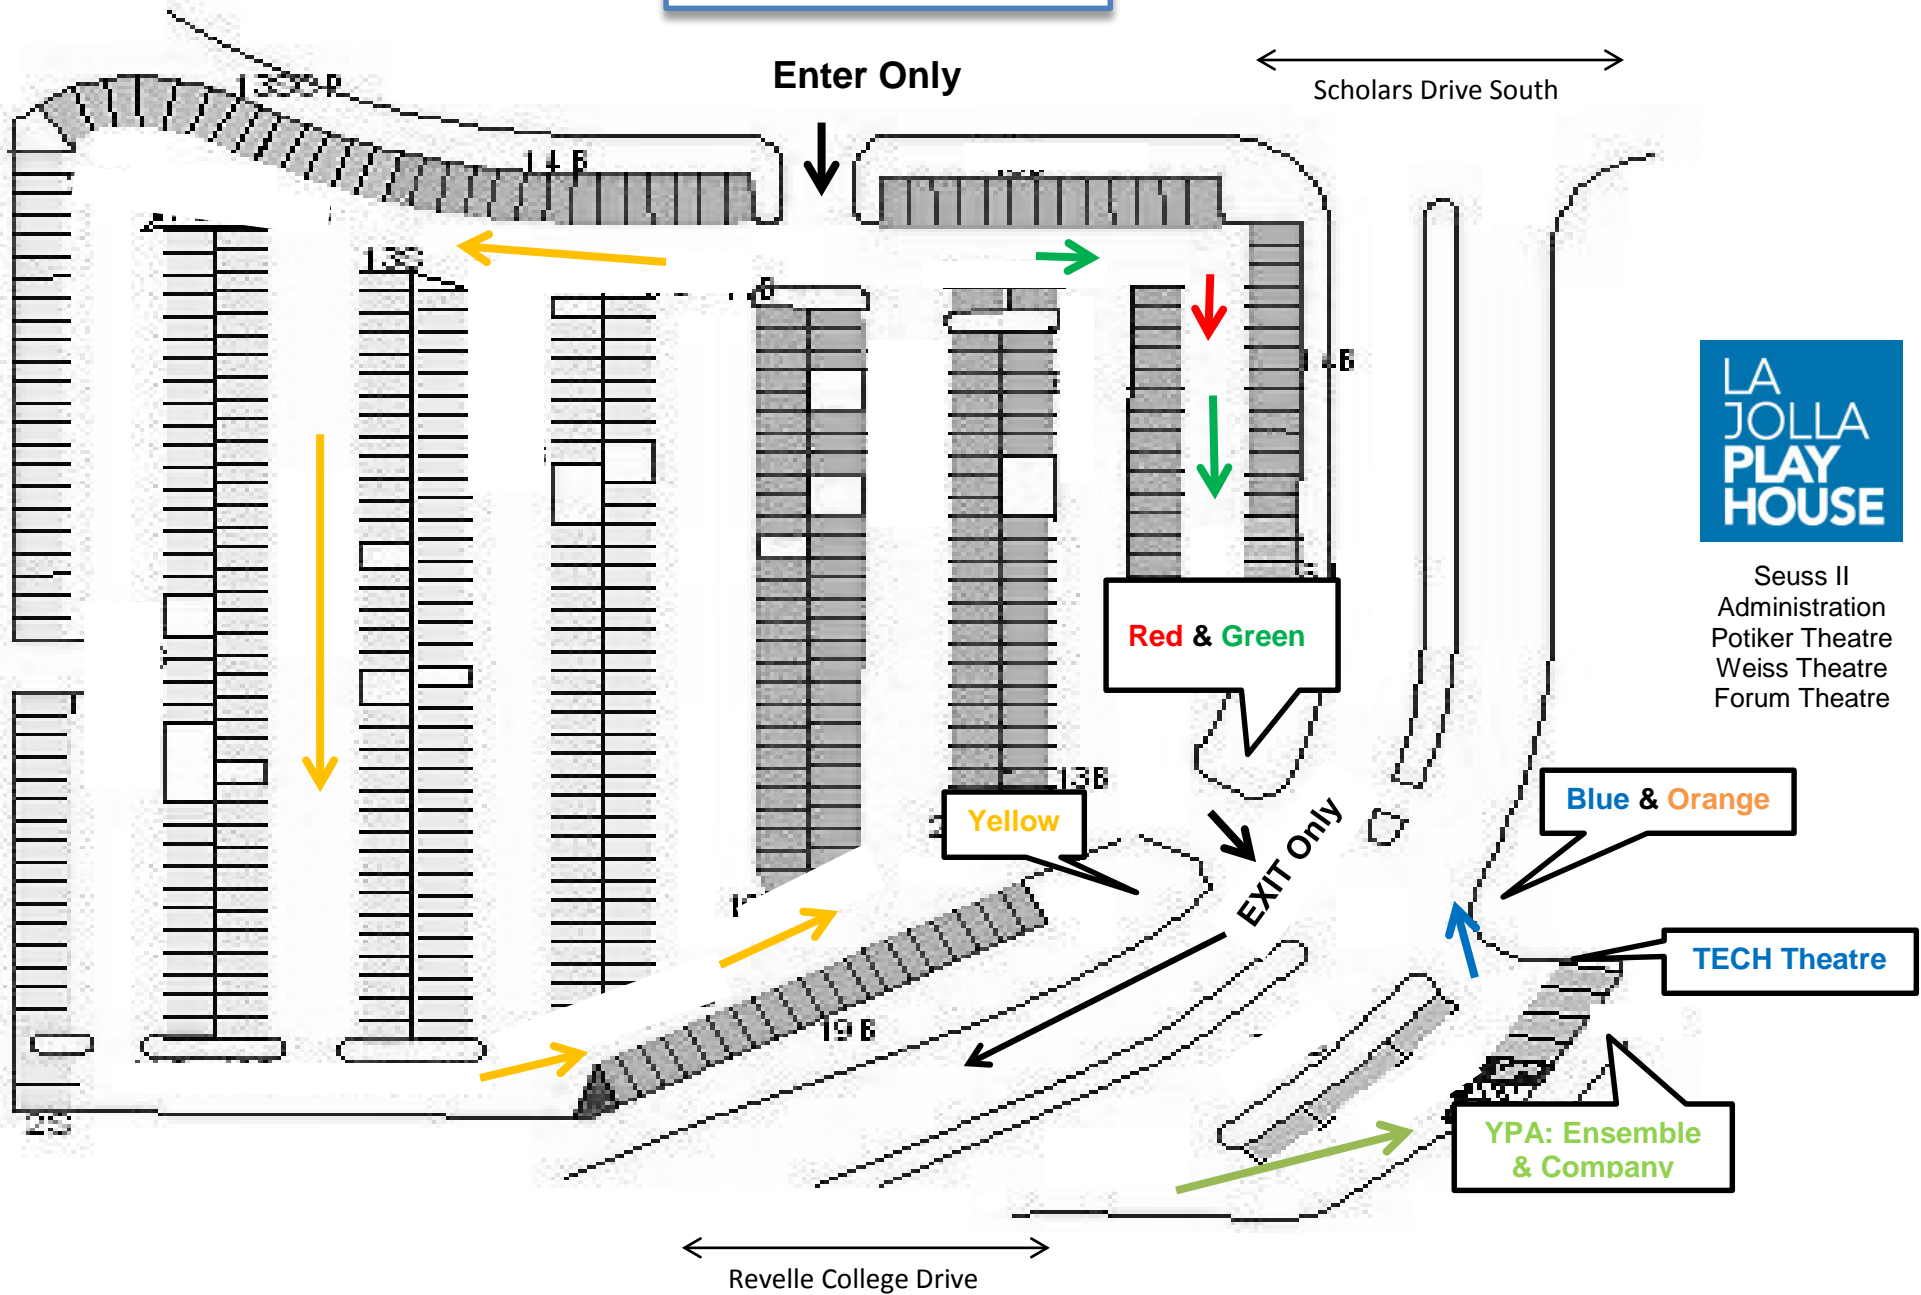

Drop Off begins at 8:45am  
Pick Up begins at 4:15pm

**YP@LJP**

Pick Up & Drop Off  
Locations Vary by Group

Seuss II  
Administration  
Potiker Theatre  
Weiss Theatre  
Forum Theatre

Blue & Orange

TECH Theatre